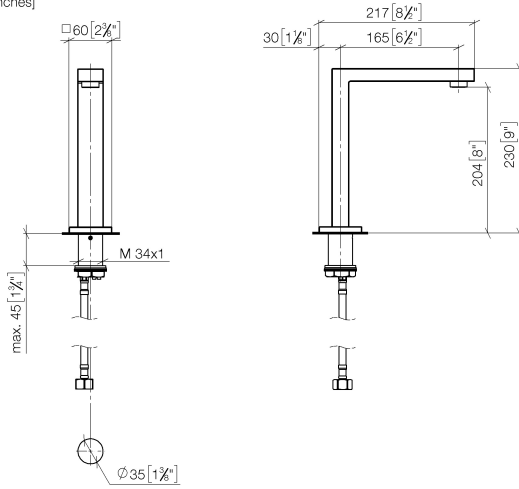

SYMETRICS Deck-mounted basin spout without pop-up waste - Brushed Platinum

13 721 980

- 165mm projection
- fixed spout
- circular, air-enriched flow
- height of mixer 230 mm
- height up to aerator 205 mm
- hole diameter 35 mm
- rosette 60 x 60 mm
- 2x screw-in M 10 x 1 pressure hose, leak-tested
- 1/2" connection
- max. flow 7 l/min
- lead-free

SYMETRICS Deck-mounted basin spout without pop-up waste - Brushed Platinum

13 721 980
mm [inches]

Flow rate chart

Certificates

ETA_18519.

LGA_18651.

SYMETRICS Deck-mounted basin spout without pop-up waste - Brushed
Platinum